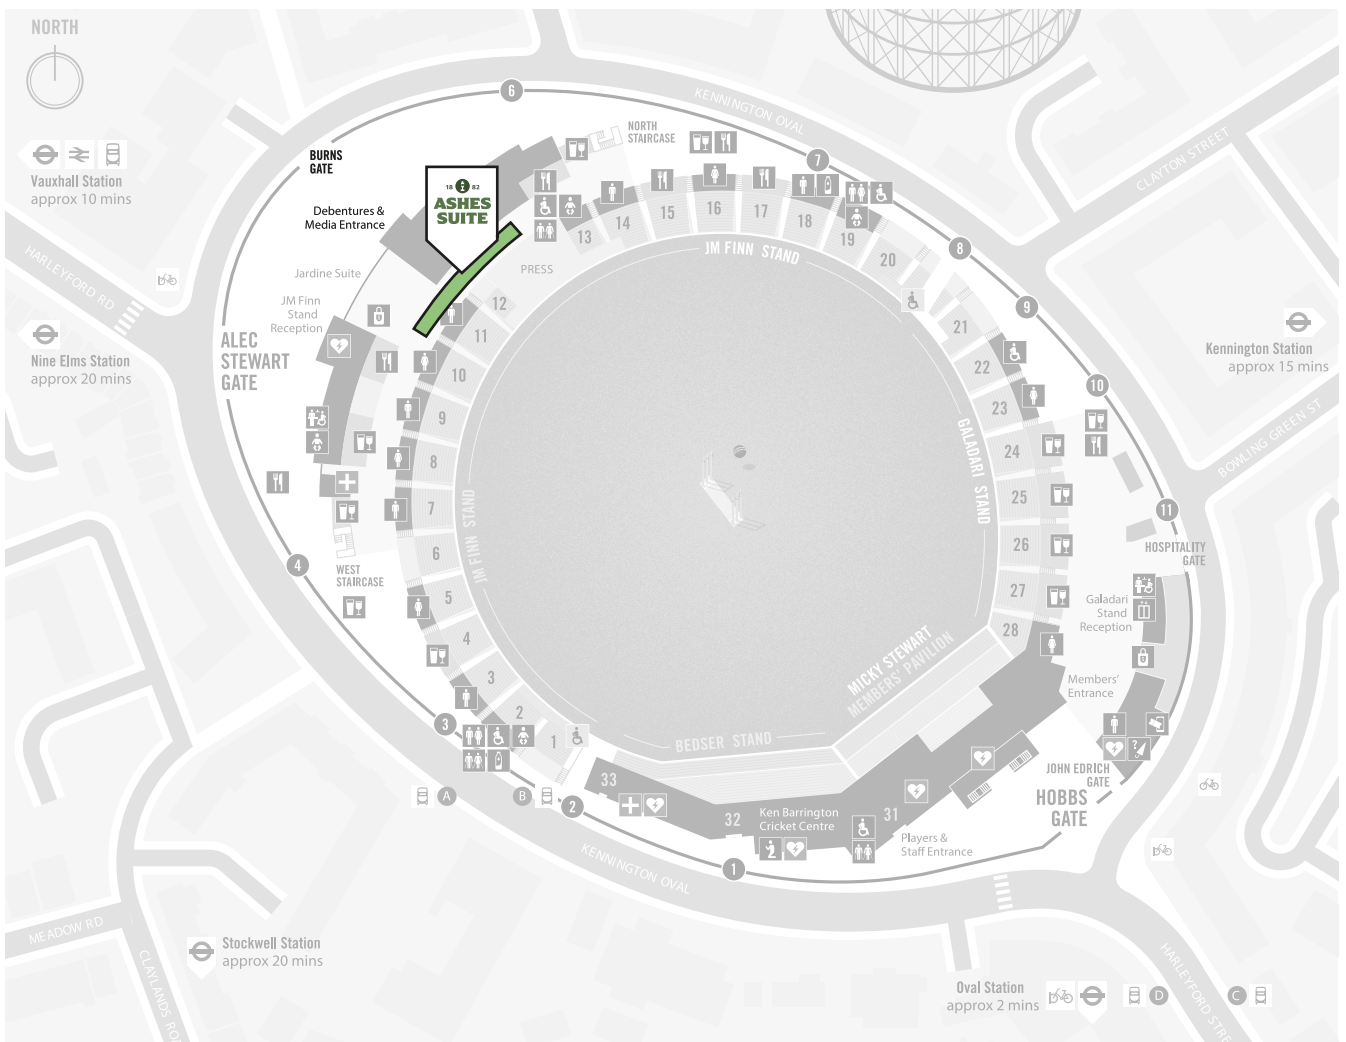

KIA OVAL
HOSPITALITY

18 82

ASHES SUITE

ENGLAND V SRI LANKA

Test match
6-10 September 2024
The Kia Oval

ITINERARY

- **09:00** Gates & Breakfast
- **11:00** Start of Play
- **13:00** Lunch
- **15:40** Afternoon Tea Break
- **18:00** Scheduled Close of Play

(Bar closes 30 minutes after the close of play)
*all timings subject to change

0207 820 5699 | KiaOval.com/hospitality | hospitality@kiaoval.com