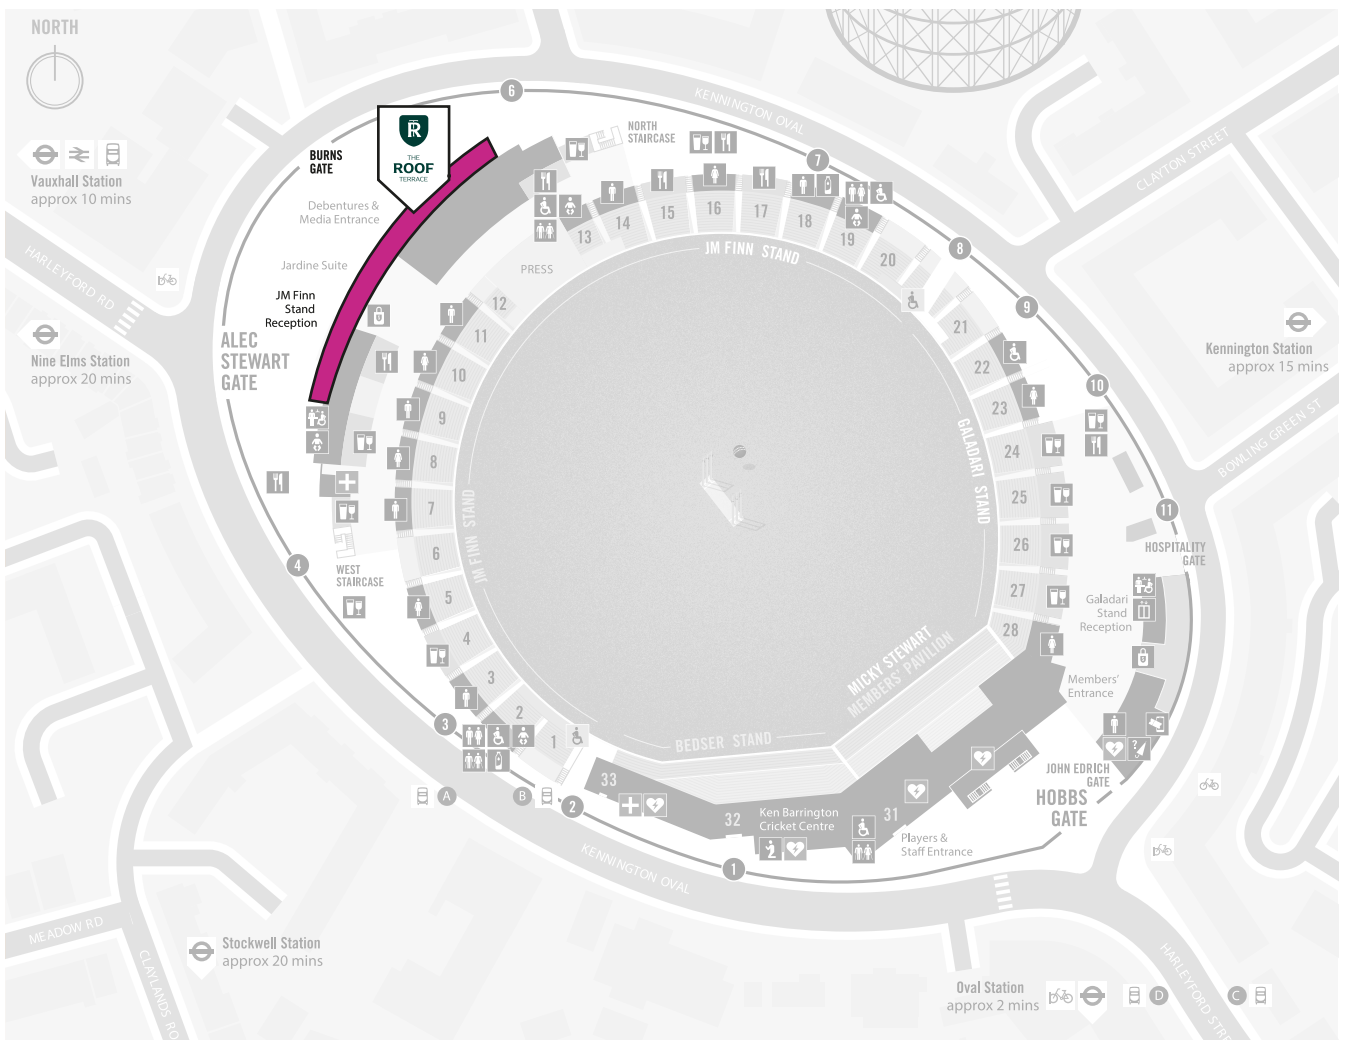

KIA OVAL
HOSPITALITY

ENGLAND V SRI LANKA

Test match
6-10 September 2024
The Kia Oval

ITINERARY

- 09:00** Gates & Breakfast
- 11:00** Start of Play
- 13:00** Lunch
- 15:40** Afternoon Tea Break
- 18:00** Scheduled Close of Play

(Bar closes 30 minutes after the close of play)
*all timings subject to change

0207 820 5699 | KiaOval.com/hospitality | hospitality@kiaoval.com